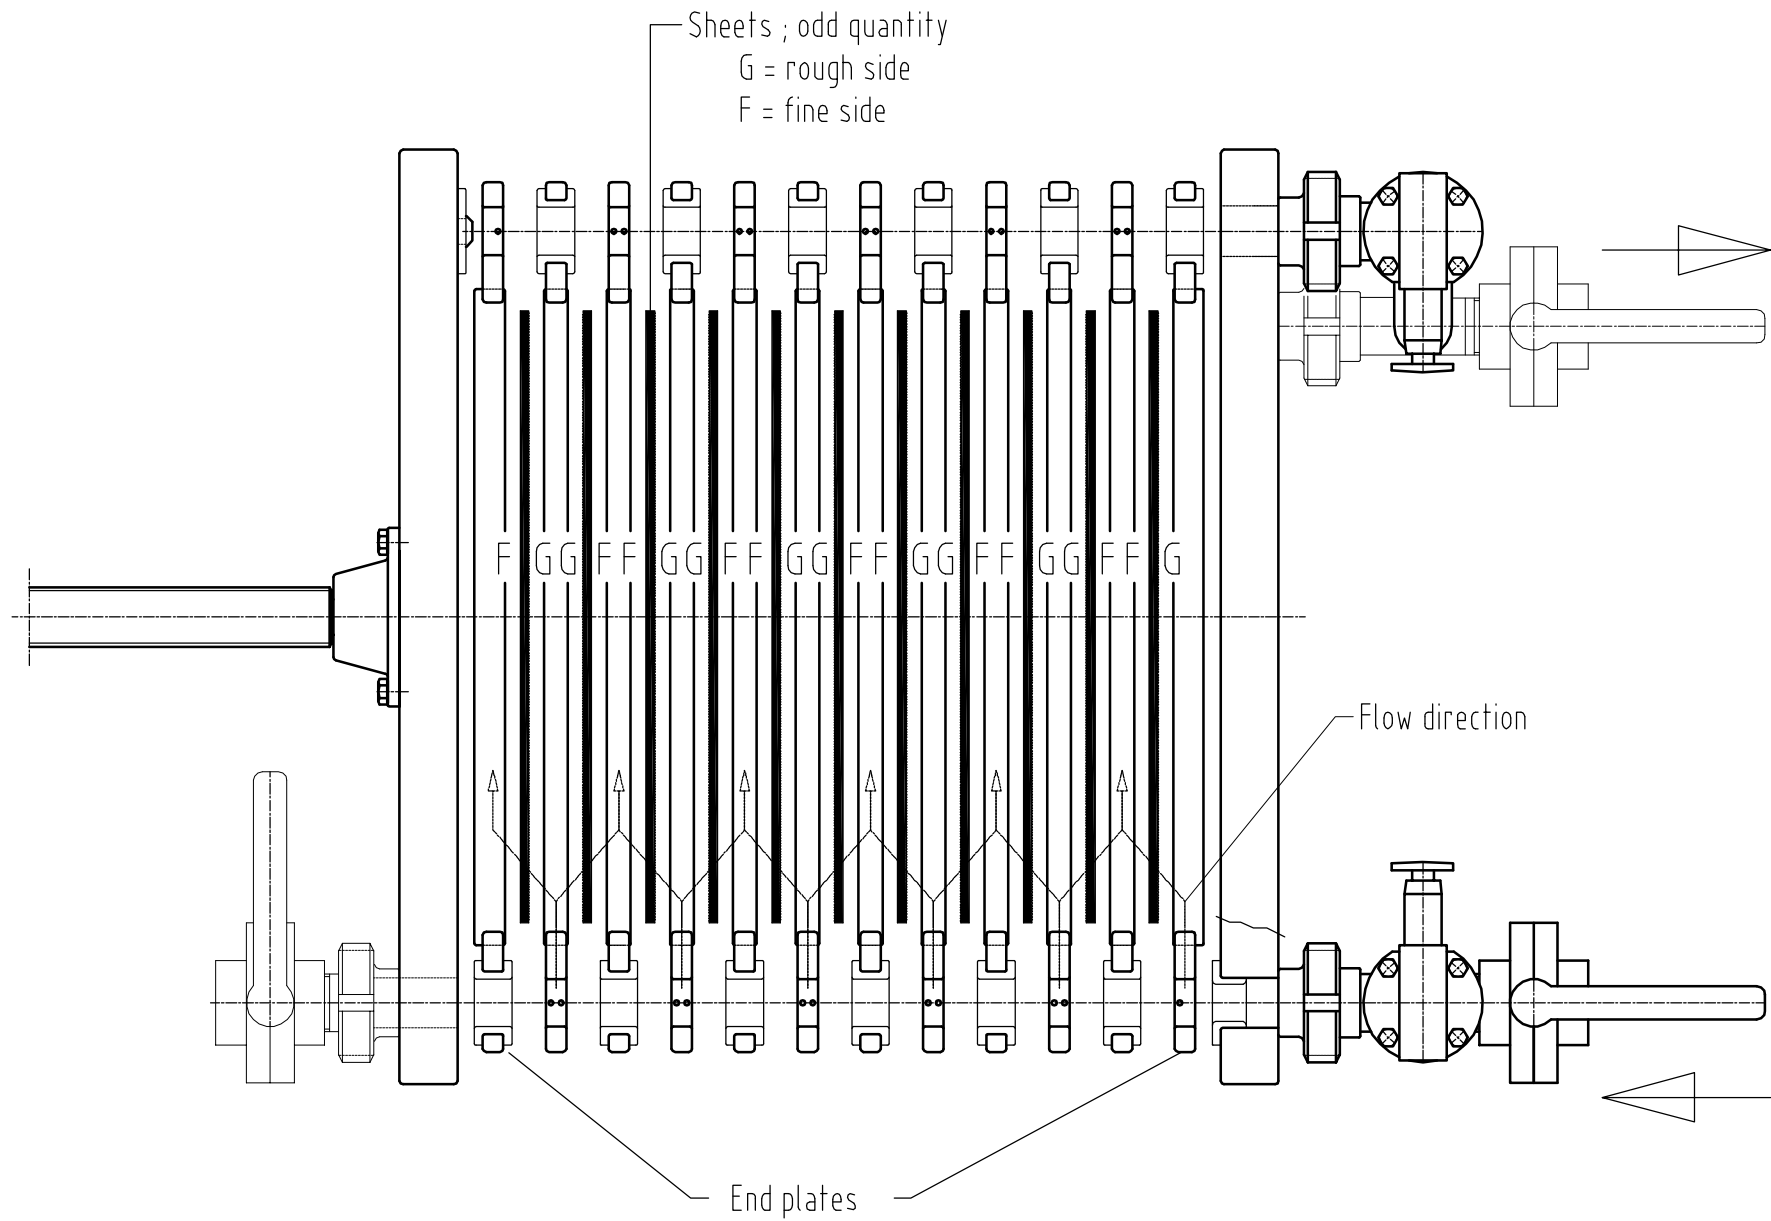

DIMENSIONS

Filter type	VF410/420	VF430	VF440
A mm	130÷500	165÷700	365÷900
B mm	600	800	1000
Lmin mm	1020	1220	1420
Lmax mm	1400	1760	1960

WAY OF CONNECTION FOR SINGLE FILTRATION

WAY OF CONNECTION FOR DOUBLE FILTRATION

SINGLE FILTRATION

DOUBLE FILTRATION

SET FOR DOUBLE FILTRATION