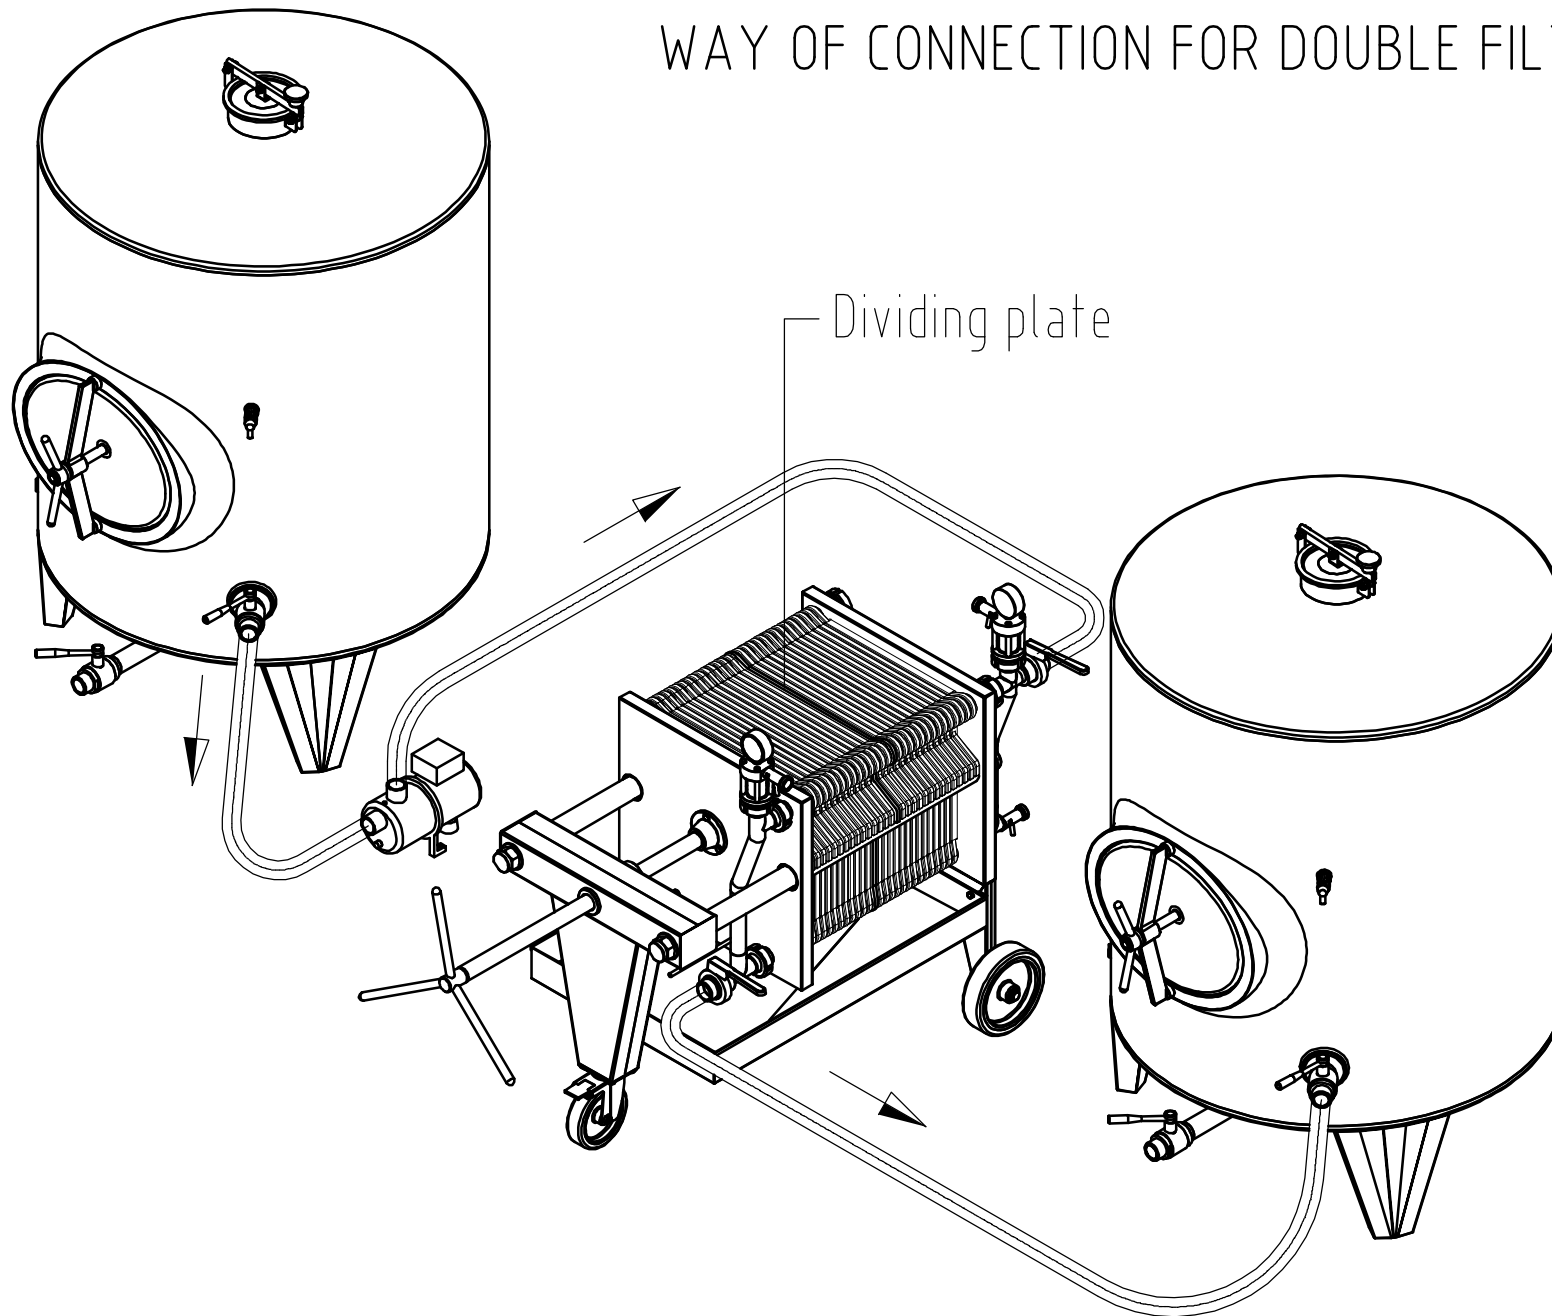

DIMENSIONS

Filter type	VF410/420	VF430	VF440
A mm	130÷500	165÷700	365÷900
B mm	600	800	1000
Lmin mm	1020	1220	1420
Lmax mm	1400	1760	1960

WAY OF CONNECTION FOR SINGLE FILTRATION

WAY OF CONNECTION FOR DOUBLE FILTRATION

SINGLE FILTRATION

DOUBLE FILTRATION

SET FOR DOUBLE FILTRATION