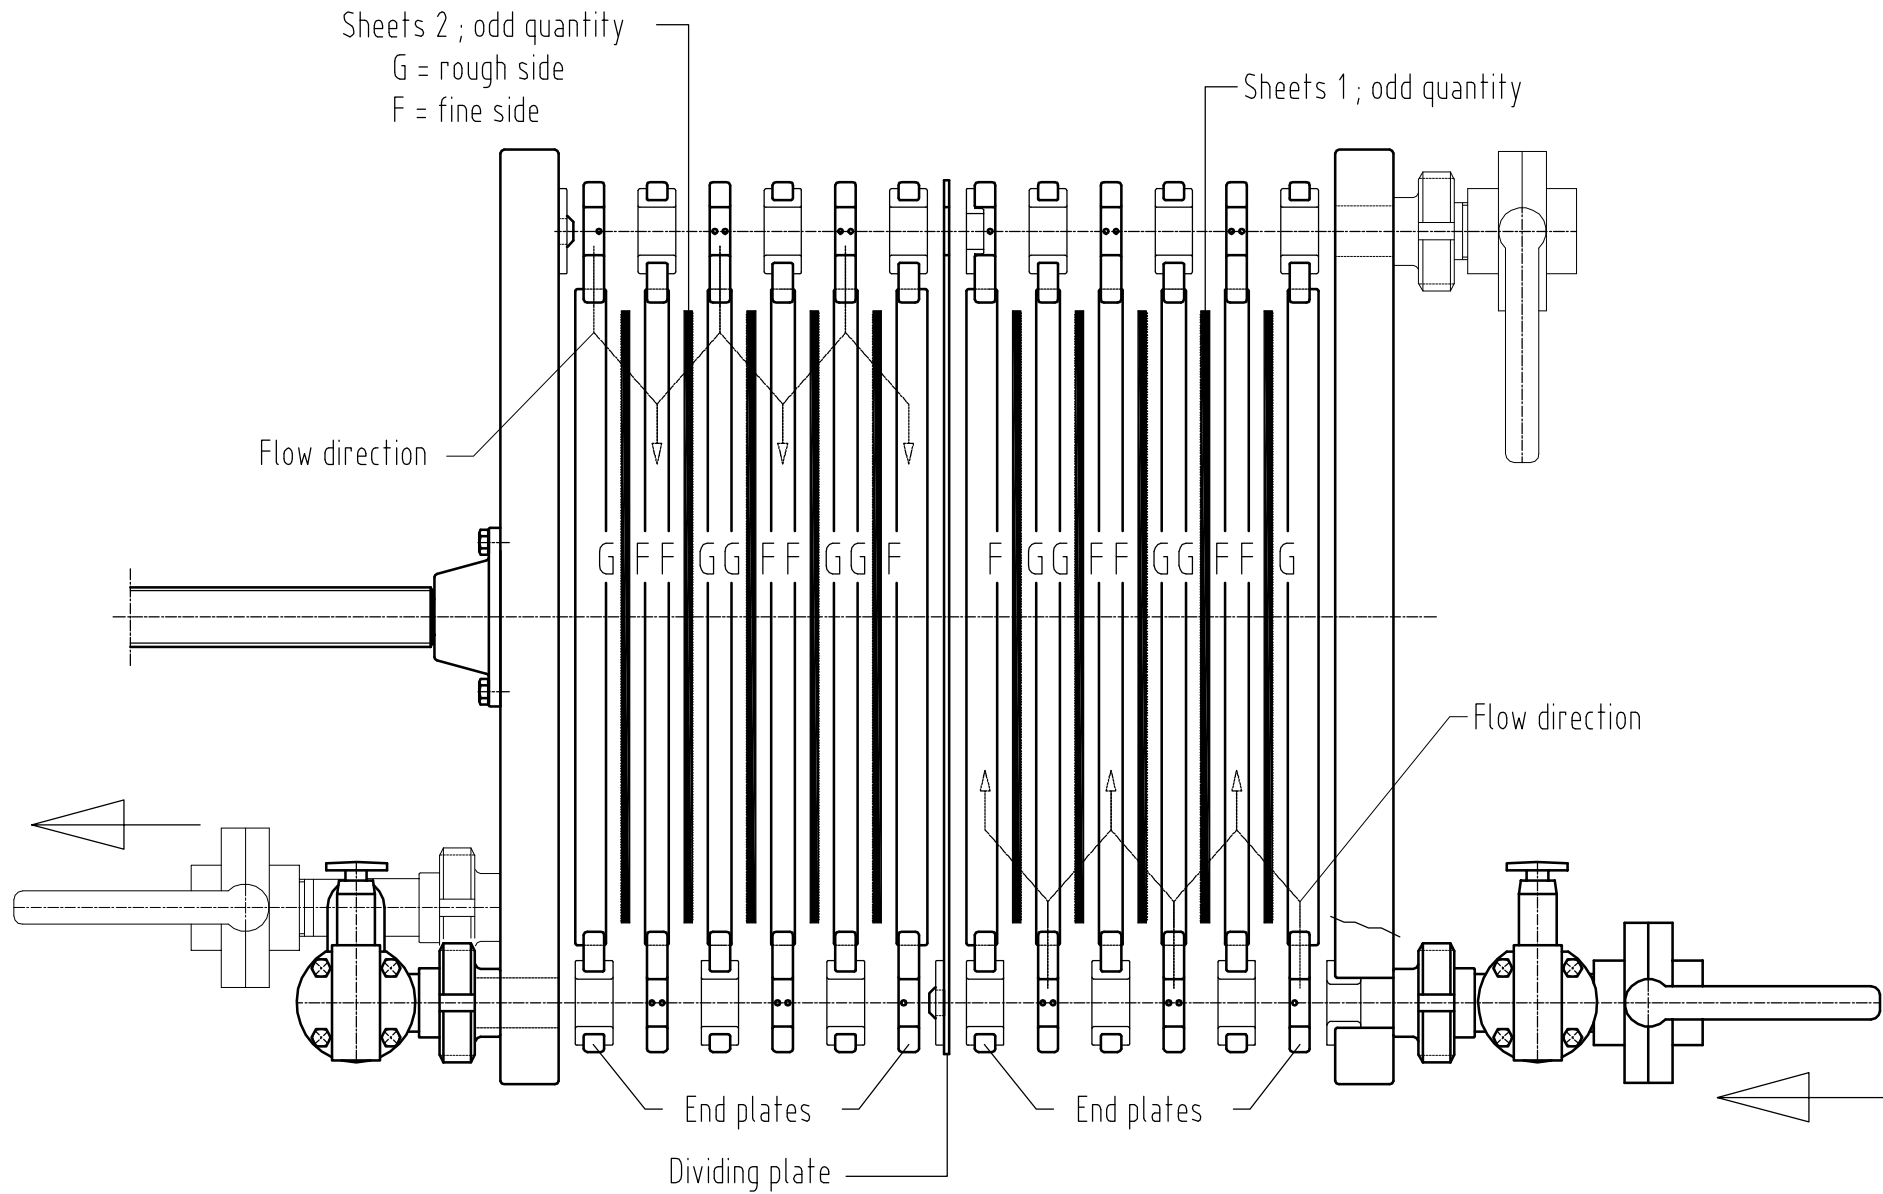

DIMENSIONS

Filter type	VF410/420	VF430	VF440
A mm	130÷500	165÷700	365÷900
B mm	600	800	1000
Lmin mm	1020	1220	1420
Lmax mm	1400	1760	1960

WAY OF CONNECTION FOR SINGLE FILTRATION

WAY OF CONNECTION FOR DOUBLE FILTRATION

SINGLE FILTRATION

DOUBLE FILTRATION

SET FOR DOUBLE FILTRATION