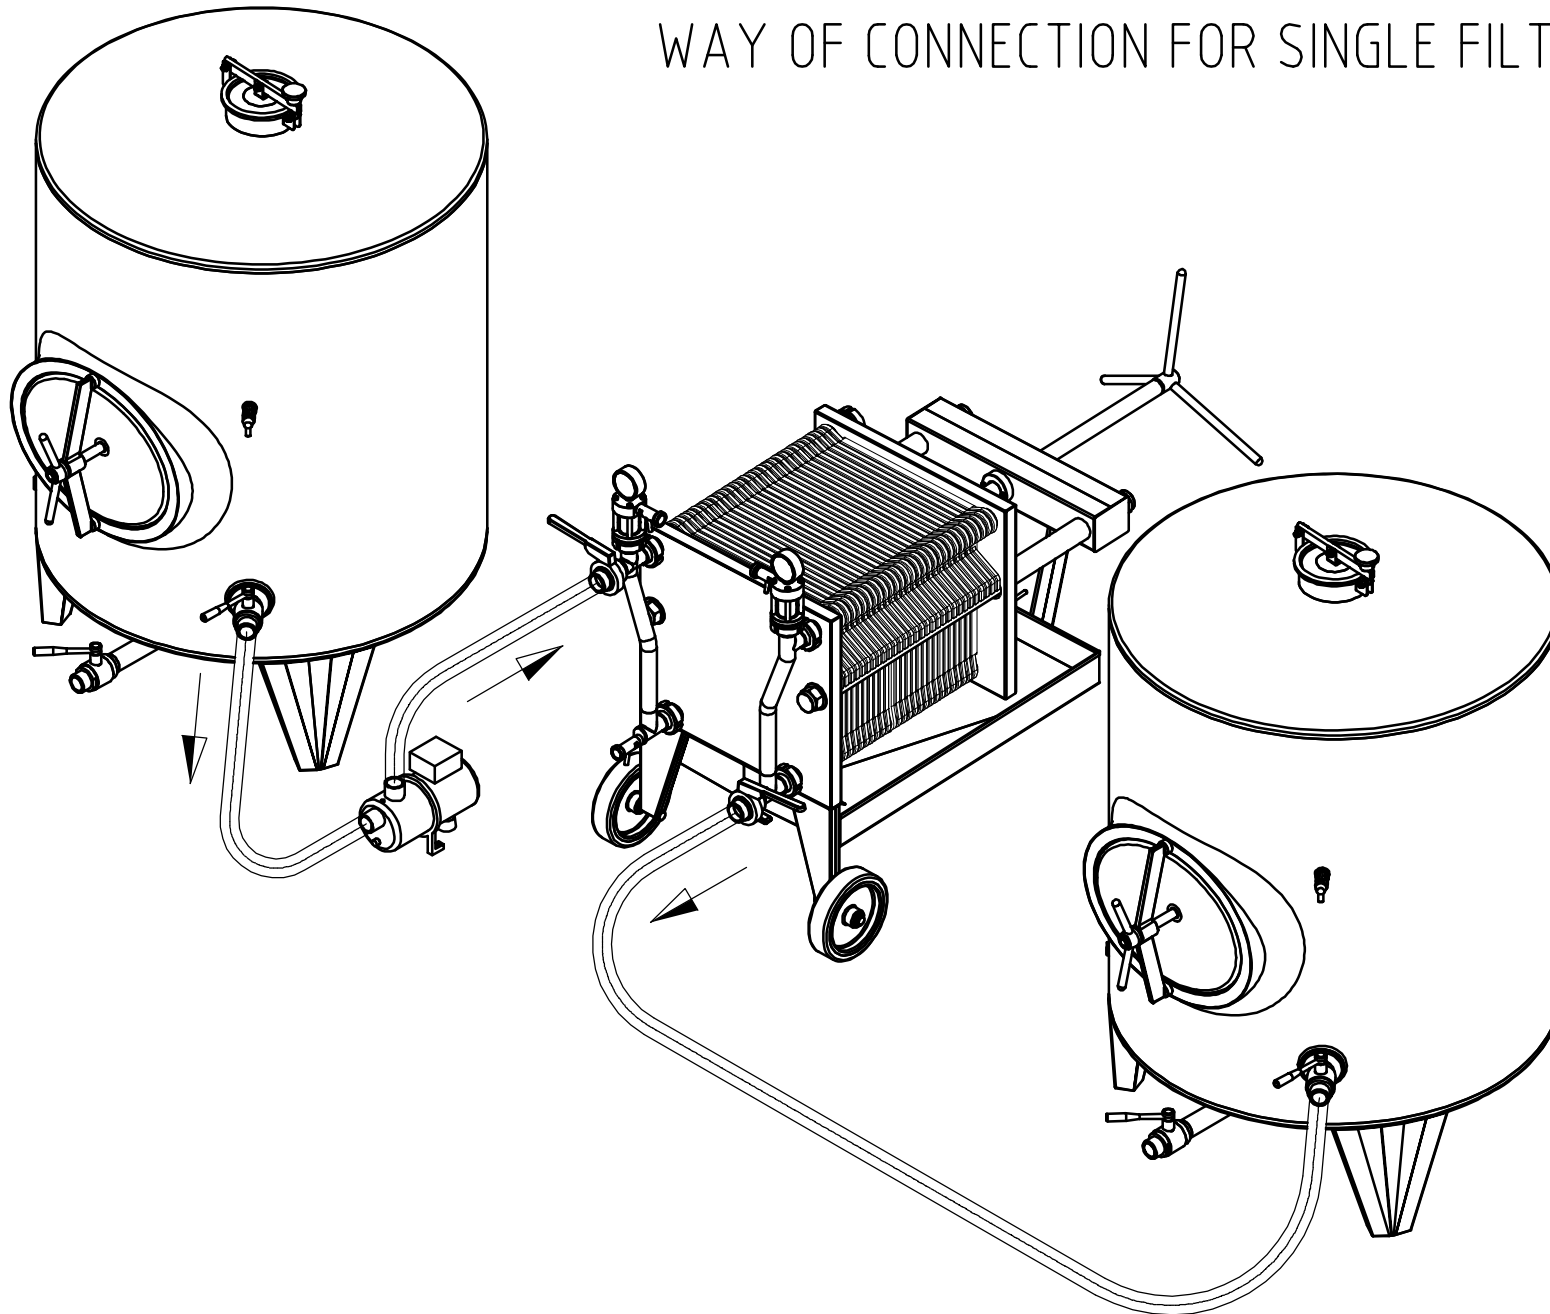

DIMENSIONS

Filter type	VF410/420	VF430	VF440
A mm	130÷500	165÷700	365÷900
B mm	600	800	1000
Lmin mm	1020	1220	1420
Lmax mm	1400	1760	1960

WAY OF CONNECTION FOR SINGLE FILTRATION

WAY OF CONNECTION FOR DOUBLE FILTRATION

SINGLE FILTRATION

DOUBLE FILTRATION

SET FOR DOUBLE FILTRATION