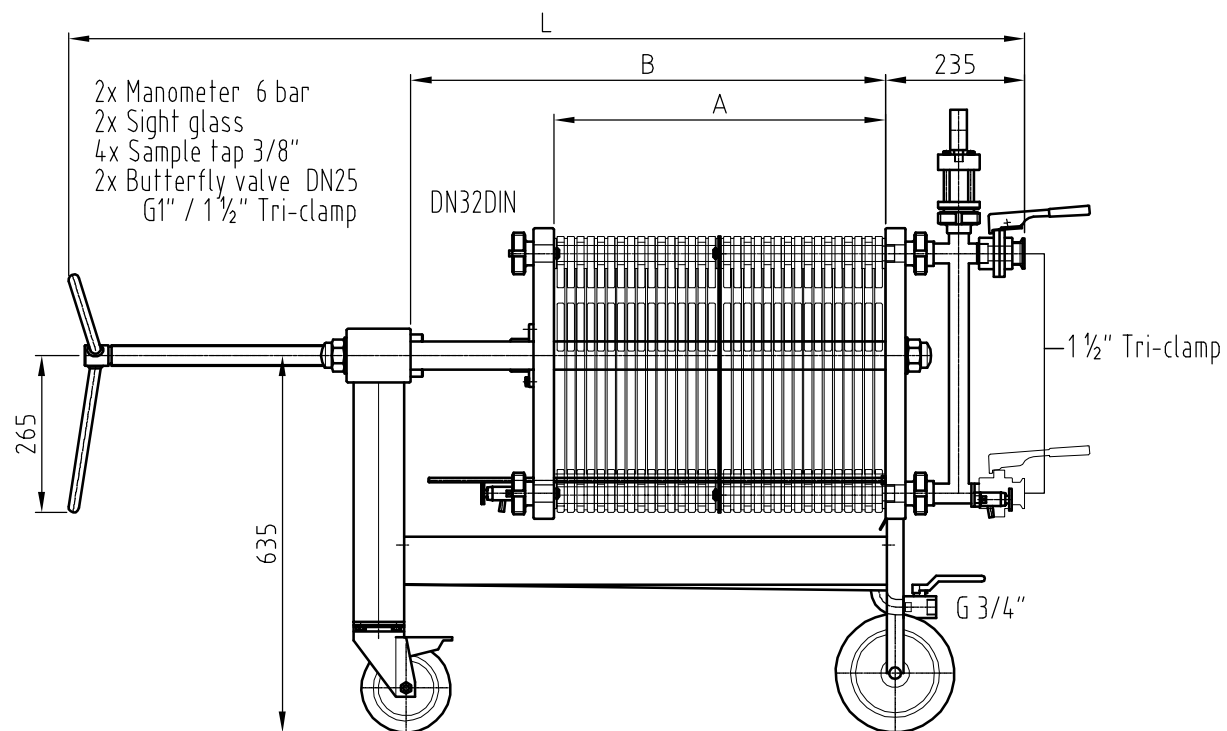

DIMENSIONS

Filter type	VF410/420	VF430	VF440
A mm	130÷500	165÷700	365÷900
B mm	600	800	1000
Lmin mm	1020	1220	1420
Lmax mm	1400	1760	1960

WAY OF CONNECTION FOR SINGLE FILTRATION

WAY OF CONNECTION FOR DOUBLE FILTRATION

SINGLE FILTRATION

DOUBLE FILTRATION

SET FOR DOUBLE FILTRATION