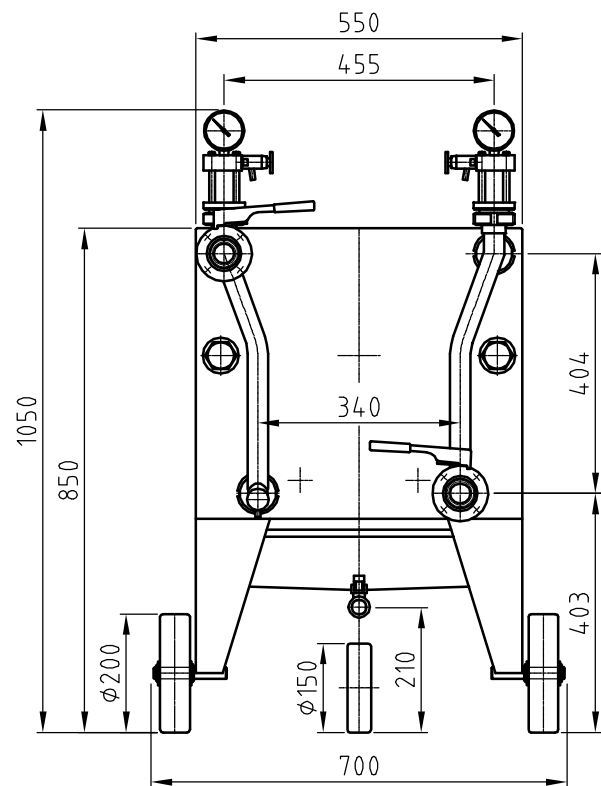

DIMENSIONS

Filter type	VF410/420	VF430	VF440
A mm	130÷500	165÷700	365÷900
B mm	600	800	1000
Lmin mm	1020	1220	1420
Lmax mm	1400	1760	1960

WAY OF CONNECTION FOR SINGLE FILTRATION

WAY OF CONNECTION FOR DOUBLE FILTRATION

SINGLE FILTRATION

DOUBLE FILTRATION

SET FOR DOUBLE FILTRATION