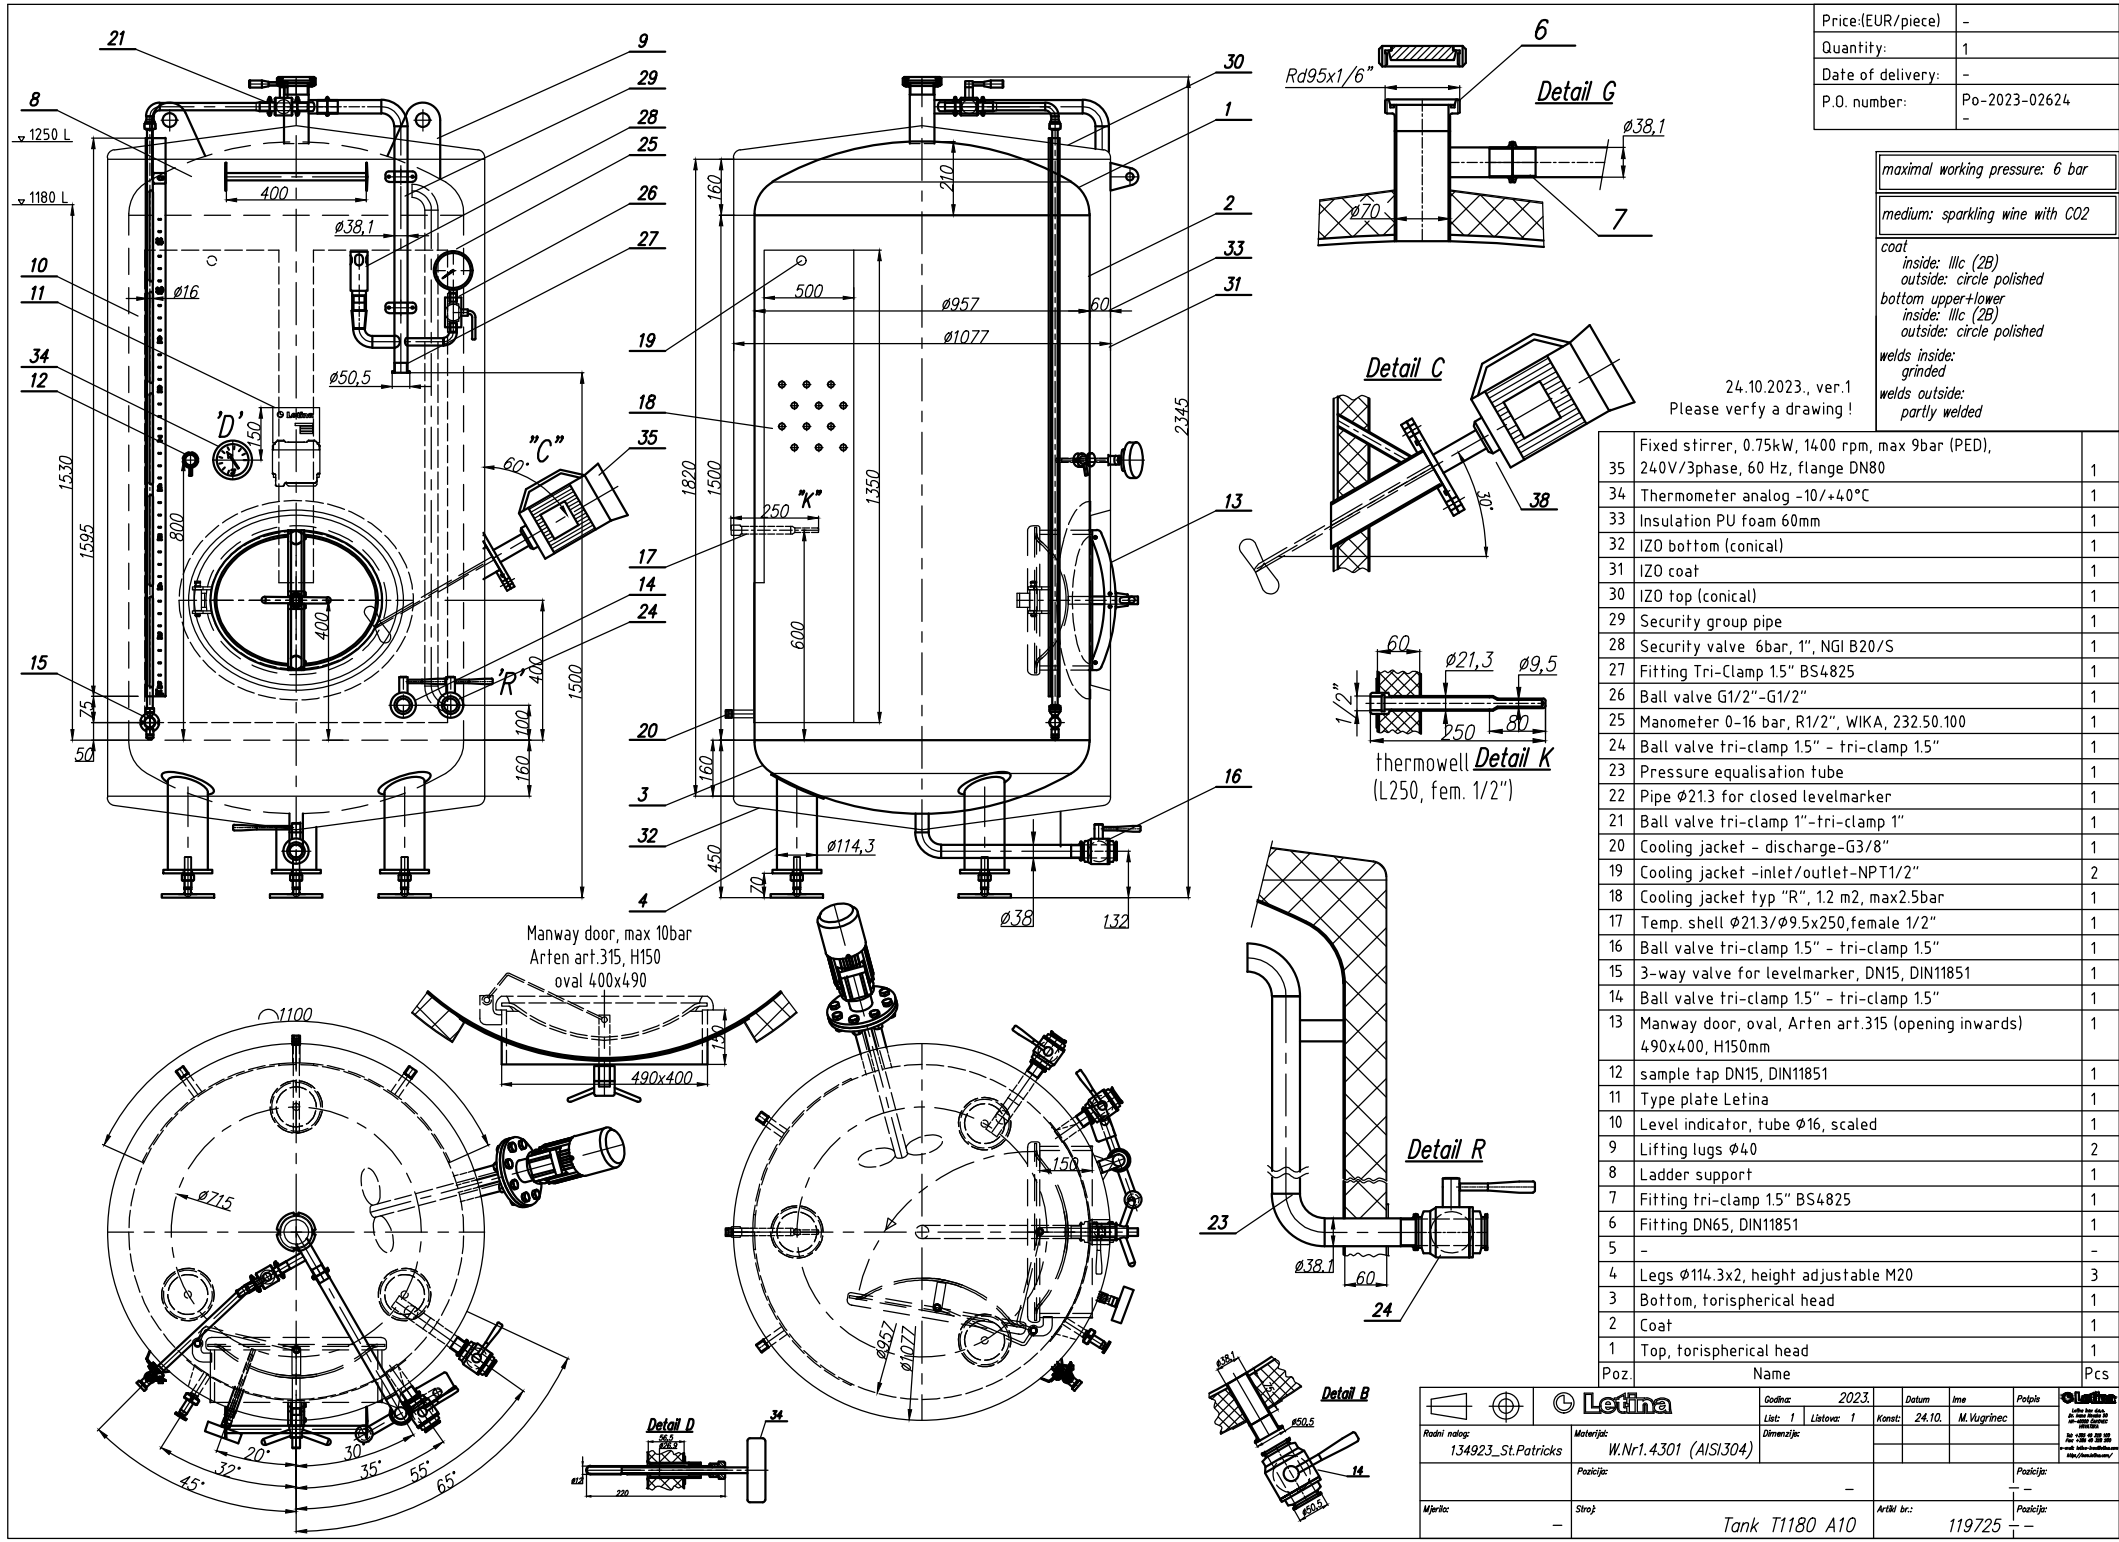

Price:(EUR/piece)	-
Quantity:	1
Date of delivery:	-
P.O. number:	Po-2023-02624

maximal working pressure: 6 bar

medium: sparkling wine with CO2

coat
inside: Ilc (2B)
outside: circle polished
bottom upper+lower
inside: Ilc (2B)
outside: circle polished
welds inside:
grinded
welds outside:
partly welded

24.10.2023, ver.1
Please verify a drawing!

35	Fixed stirrer, 0.75kW, 1400 rpm, max 9bar (PED), 240V/3phase, 60 Hz, flange DN80	1
34	Thermometer analog -10/+40°C	1
33	Insulation PU foam 60mm	1
32	IZO bottom (conical)	1
31	IZO coat	1
30	IZO top (conical)	1
29	Security group pipe	1
28	Security valve 6bar, 1", NGI B20/S	1
27	Fitting Tri-Clamp 1.5" BS4825	1
26	Ball valve G1/2"-G1/2"	1
25	Manometer 0-16 bar, R1/2", WIKA, 232.50.100	1
24	Ball valve tri-clamp 1.5" - tri-clamp 1.5"	1
23	Pressure equalisation tube	1
22	Pipe ø21.3 for closed levelmarker	1
21	Ball valve tri-clamp 1"-tri-clamp 1"	1
20	Cooling jacket - discharge-G3/8"	1
19	Cooling jacket -inlet/outlet-NPT1/2"	2
18	Cooling jacket typ "R", 1.2 m2, max2.5bar	1
17	Temp. shell ø21.3/ø9.5x250,female 1/2"	1
16	Ball valve tri-clamp 1.5" - tri-clamp 1.5"	1
15	3-way valve for levelmarker, DN15, DIN11851	1
14	Ball valve tri-clamp 1.5" - tri-clamp 1.5"	1
13	Manway door, oval, Arten art.315 (opening inwards) 490x400, H150mm	1
12	sample tap DN15, DIN11851	1
11	Type plate Letina	1
10	Level indicator, tube ø16, scaled	1
9	Lifting lugs ø40	2
8	Ladder support	1
7	Fitting tri-clamp 1.5" BS4825	1
6	Fitting DN65, DIN11851	1
5	-	-
4	Legs ø114.3x2, height adjustable M20	3
3	Bottom, torispherical head	1
2	Coat	1
1	Top, torispherical head	1
Poz.	Name	Pcs

Manway door, max 10bar
Arten art.315, H150
oval 400x490

thermowell **Detail K**
(L250, fem. 1/2")

Detail R

Detail B

Detail D

Letina

Godina: 2023.	Datum: 24.10.	Ime: M. Vugrinec	Polje: [Logo]
List: 1	Listov: 1	Konst: 24.10.	M. Vugrinec
Dimenzije: [Diagram]			
Prodi nalog: 134923_St.Patrick's	Materijal: W.Nr1.4301 (AISI304)		
Mjeric: -	Struž: -	Arbit br.: 119725	